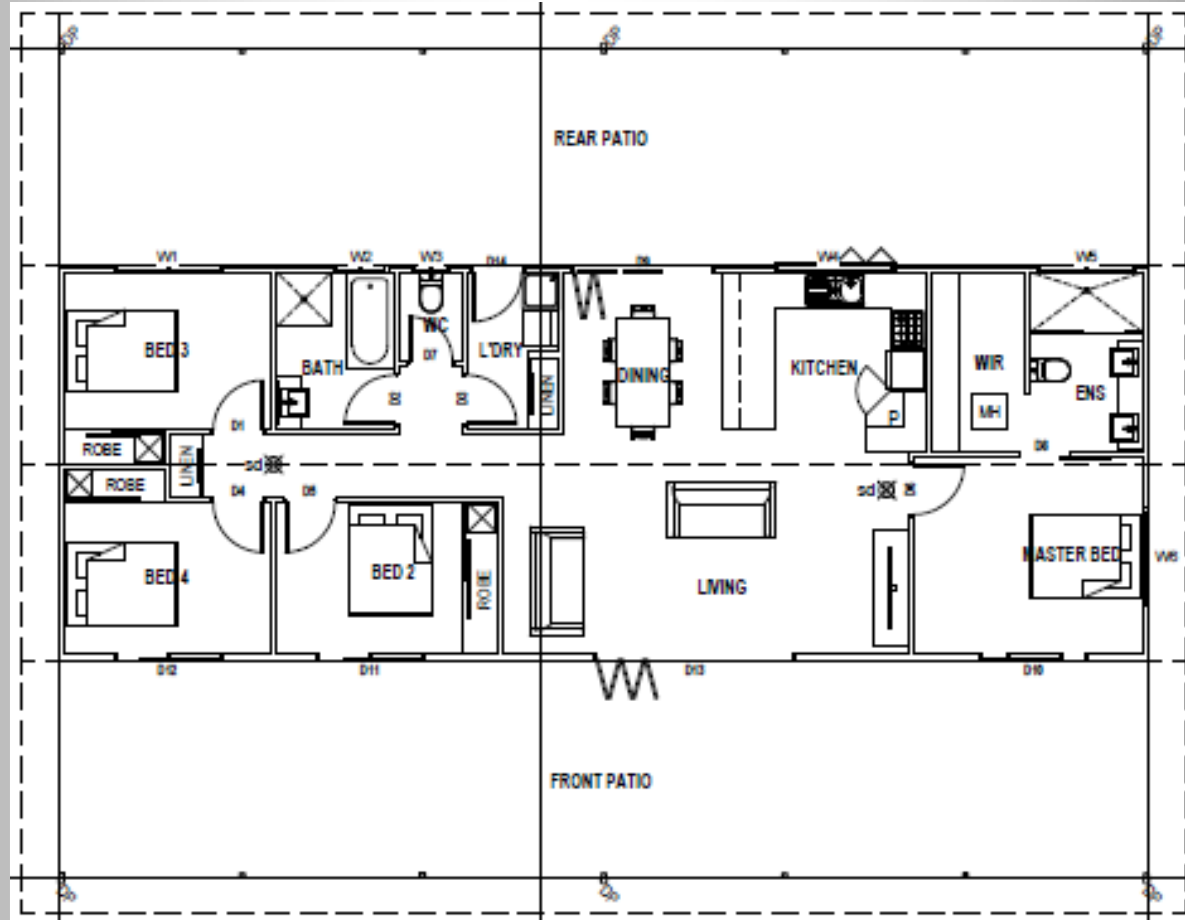

Affordable Luxury Living

The Ranch

From \$245,650

- 4 bedrooms
- 2 bathrooms
- Open indoor/outdoor living
- Walk-in robe
- 2 full length timber decks
- 246m² floor space

Modern kitchen

Lots of light

Contemporary design

Floor Areas

Living	117.00m ²
Rear Deck	64.80m ²
Front Deck	64.80m ²

Spacious design

Modern appliances

Custom finishes

Shop 34 Campus Village
5 Faculty Close
Smithfield 4878

PH. 4038 3900
www.qldkithomes.com.au
luke@qldkithomes.com.au