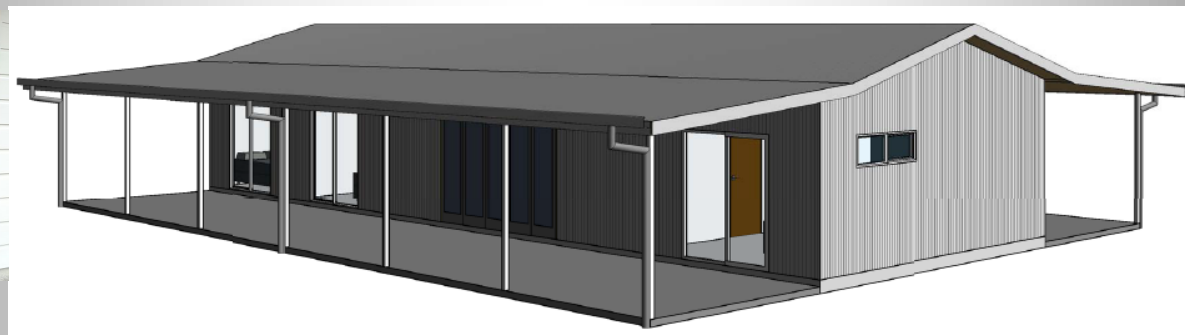

Affordable Luxury Living

The Ranch

From \$245,650

- 4 bedrooms
- 2 bathrooms
- Open indoor/outdoor living
- Walk-in robe
- 2 full length timber decks
- 246m² floor space

Modern kitchen

Lots of light

Contemporary design

Floor Areas

Living	117.00m ²
Rear Deck	64.80m ²
Front Deck	64.80m ²

Spacious design

Modern appliances

Custom finishes

Shop 34 Campus Village
5 Faculty Close
Smithfield 4878

PH. 4038 3900
www.qldkithomes.com.au
luke@qldkithomes.com.au