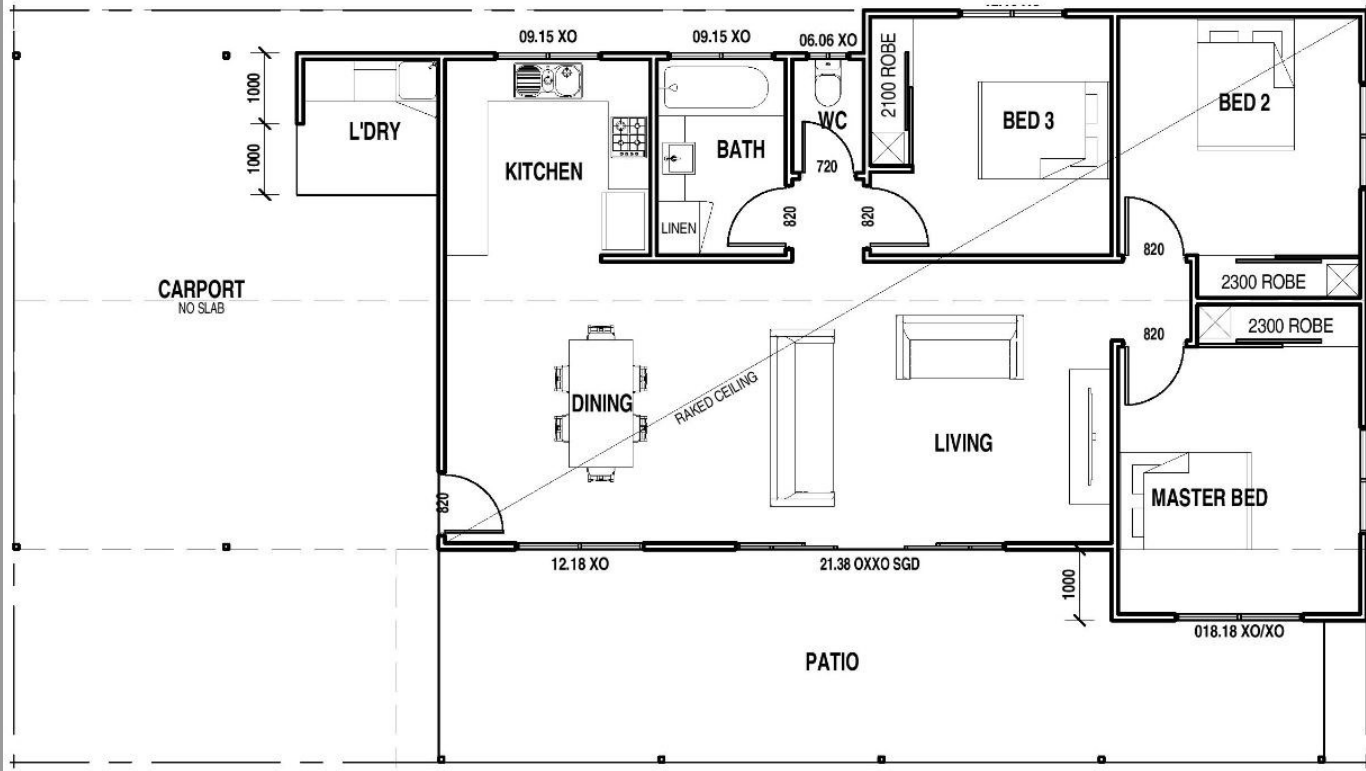

Affordable Luxury Living

The Bush Retreat

From \$162,000

- 3 bedrooms
- 1 bathroom
- Open indoor/outdoor living
- Built-in robes
- Front patio
- 176.06m² floor space

Family Kitchen

Spacious Living Areas

Generous Bedrooms

Floor Areas	
Living	99.56m ²
Carport	42.00m ²
Patio	34.50m ²
	175.06m ²

QLD
KIT HOMES
Affordability Without Compromise

Shop 34 Campus Village
5 Faculty Close
Smithfield 4878

Lots of Light

Enjoy Outdoor Living