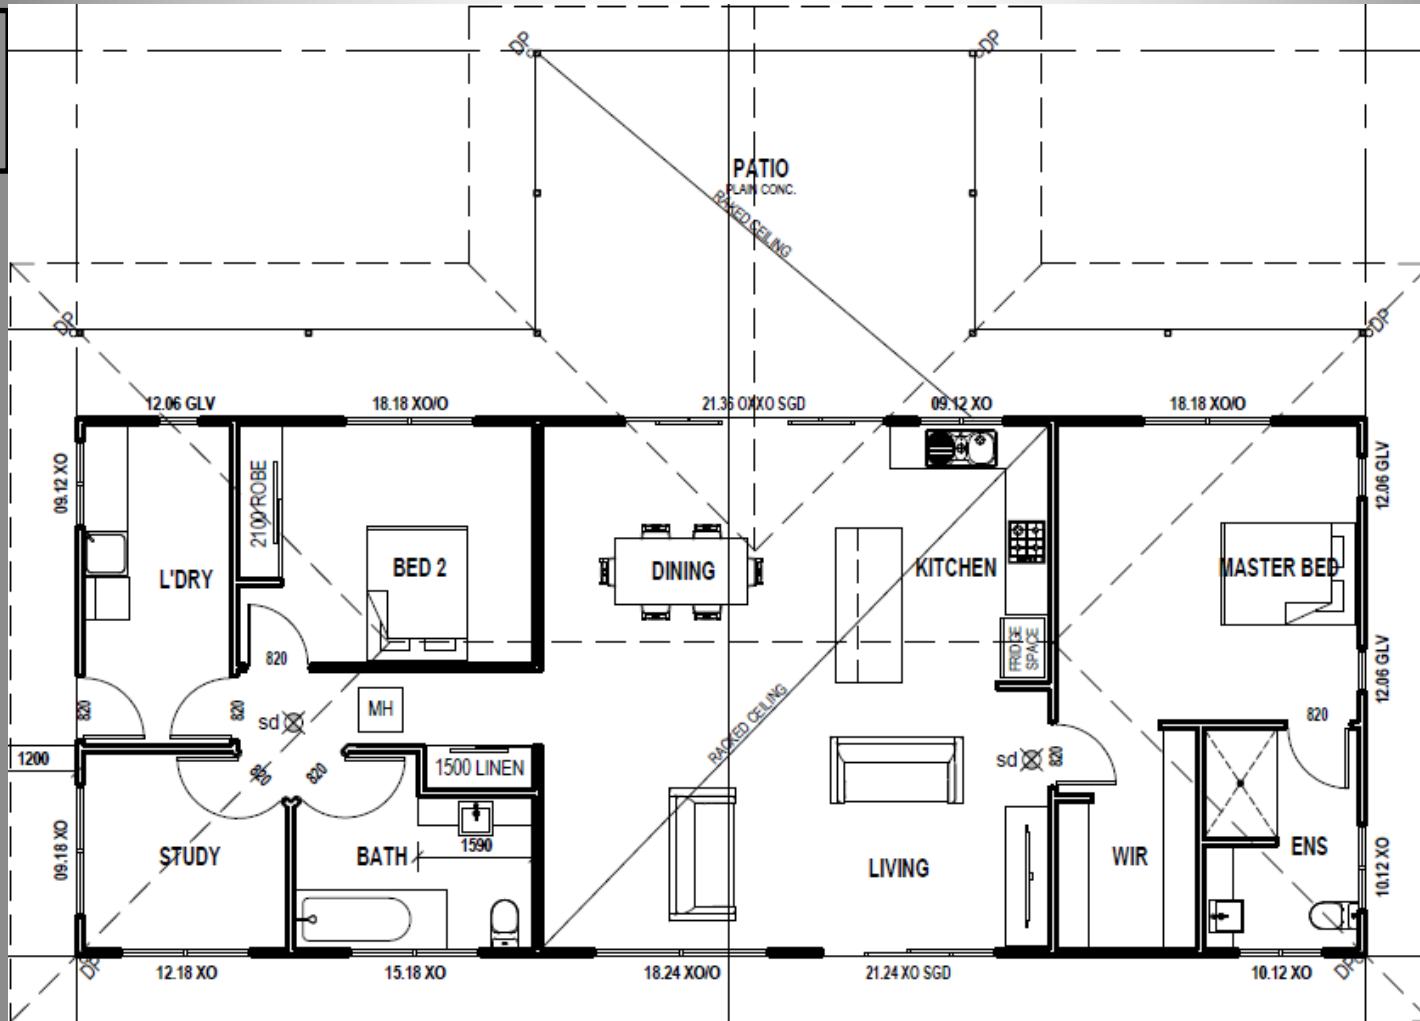

Affordable Luxury Living

Meadow View

From \$218,985

- 3 bedrooms
- 2 bathrooms
- Open indoor/outdoor living
- Walk-in robe
- full length front patio
- 178.5m² floor space

Contemporary kitchen

Raked Ceilings

Stylish bathrooms

Floor Areas	
Living	127.90m ²
Front Patio	50.60m ²
	178.50m ²

Shop 34 Campus Village
5 Faculty Close
Smithfield 4878

Custom finishes

Built-in Robes

Modern appliances

PH. 4038 3900

www.qldkithomes.com.au